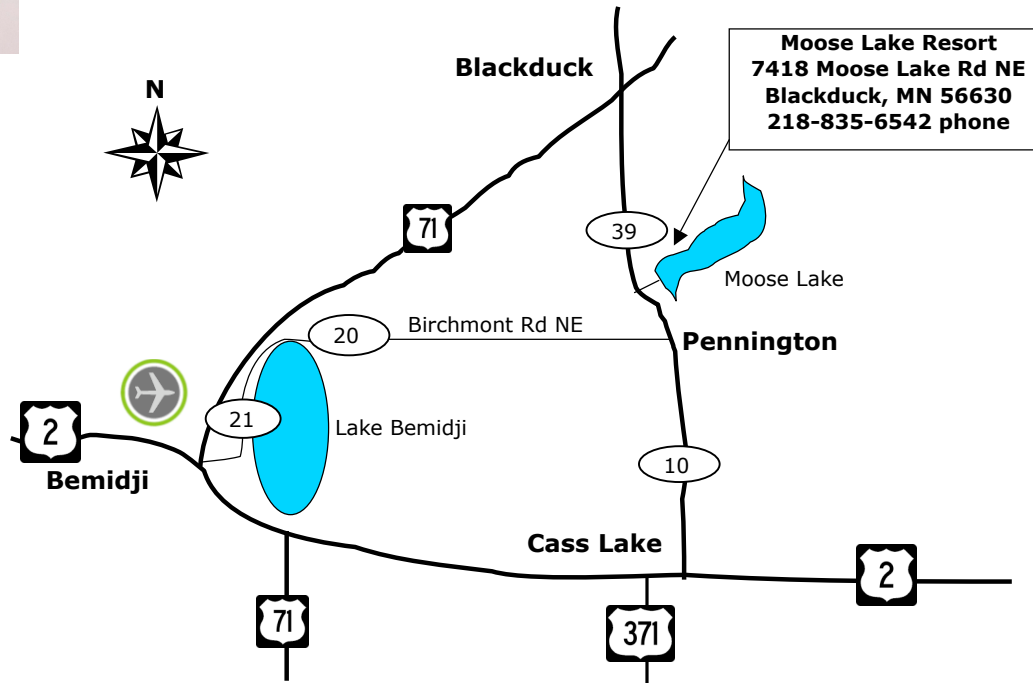

## Stennes' & Buhn's Moose Lake Resort

### From Bemidji International Airport (BJI)

- \* Access Hwy 2 and head East (left)
- \* Continue on Hwy 2 to Bemidji Ave N (CR-21), Turn left
- \* Continue on Bemidji Ave N to Birchmont Beach Rd NE
- \* Turn right onto Birchmont Beach Rd NE (CR- 20)
- \* Follow Hwy 20 about 18 miles to Scenic Hwy (CR- 39)
- \* Turn left onto Scenic Hwy and travel about 1.5 miles
- \* Turn right onto Moose Lake Rd NE and follow to Moose Lake Resort

### From Cass Lake

- \* Head north on Hwy 371 to US-2
- \* Turn right onto US-2 and travel about 6 miles
- \* Turn left onto Scenic Hwy NW (CR-10)
- \* CR-10 becomes CR-39 and remains Scenic Hwy
- \* Travel about 10 miles north and pass through Pennington
- \* Turn right onto Moose Lake Rd NE and follow to Moose Lake Resort